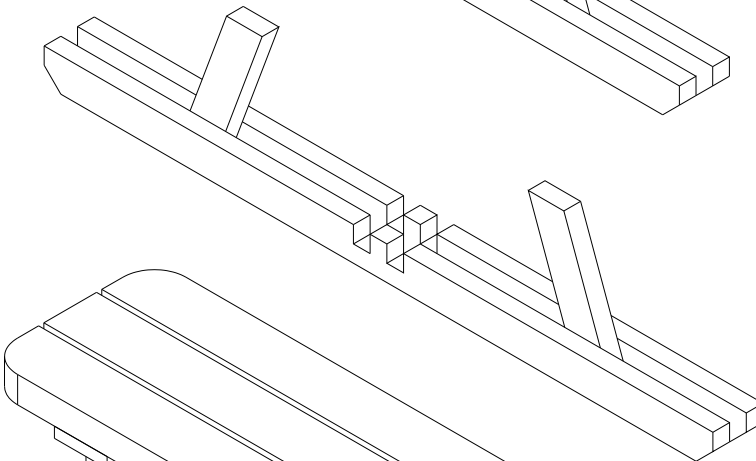

PRODUCT NAME

x1

x1

x1

x4

ACCESSORY LIST

x24

1

2

1

3

80mm
SCREW

4