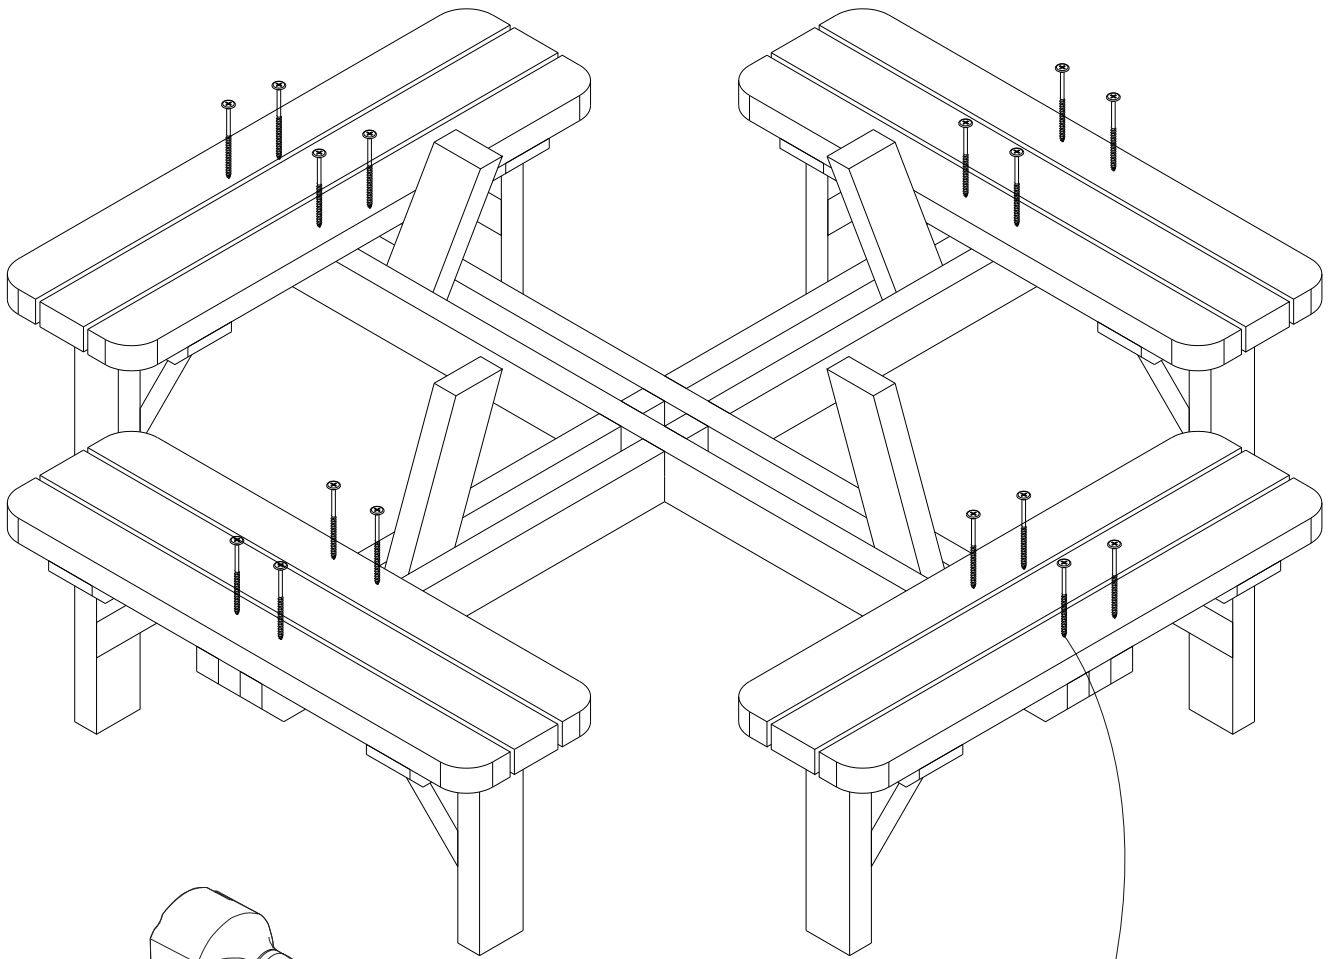

PRODUCT NAME

x1

x1

x1

x4

ACCESSORY LIST

x24

1

2

1

3

80mm
SCREW

4