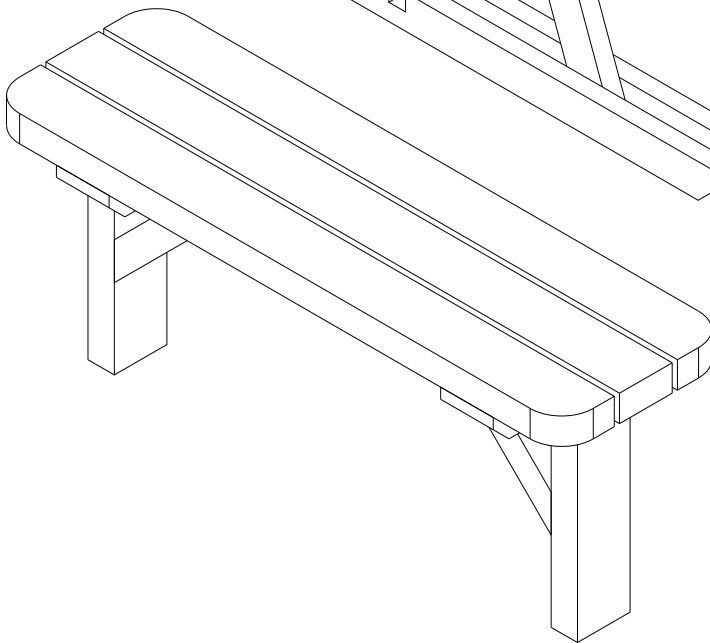

PRODUCT NAME

x1

x1

x1

x4

ACCESSORY LIST

x24

1

2

1

3

80mm
SCREW

4