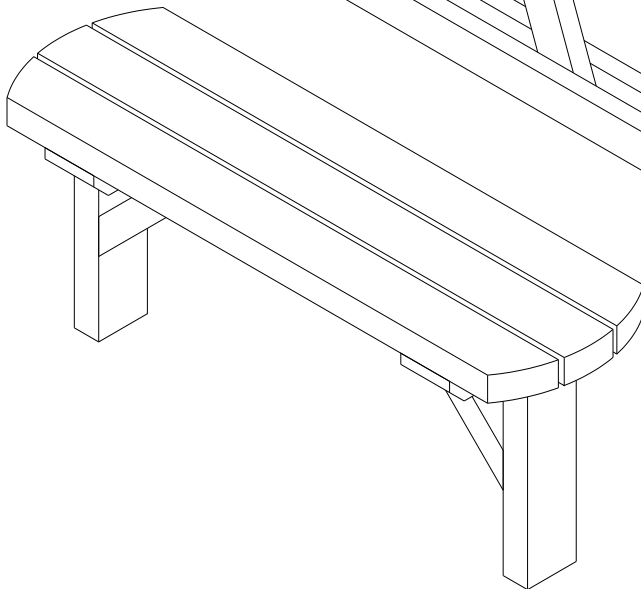

PRODUCT NAME

x1

x1

x1

x4

ACCESSORY LIST

x24

1

2

1

3

80mm
SCREW

4