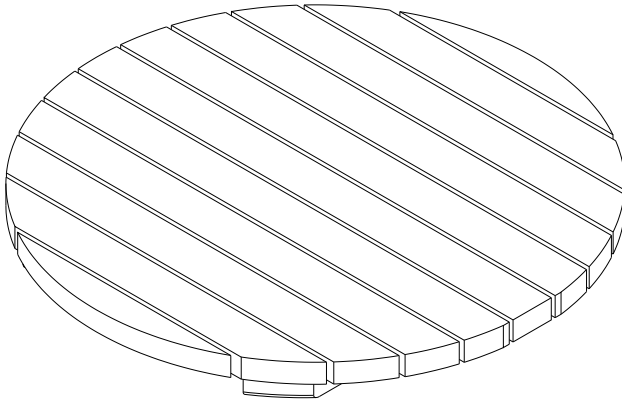

PRODUCT NAME

x1

x1

x1

x4

ACCESSORY LIST

x24

1

2

1

3

80mm
SCREW

4