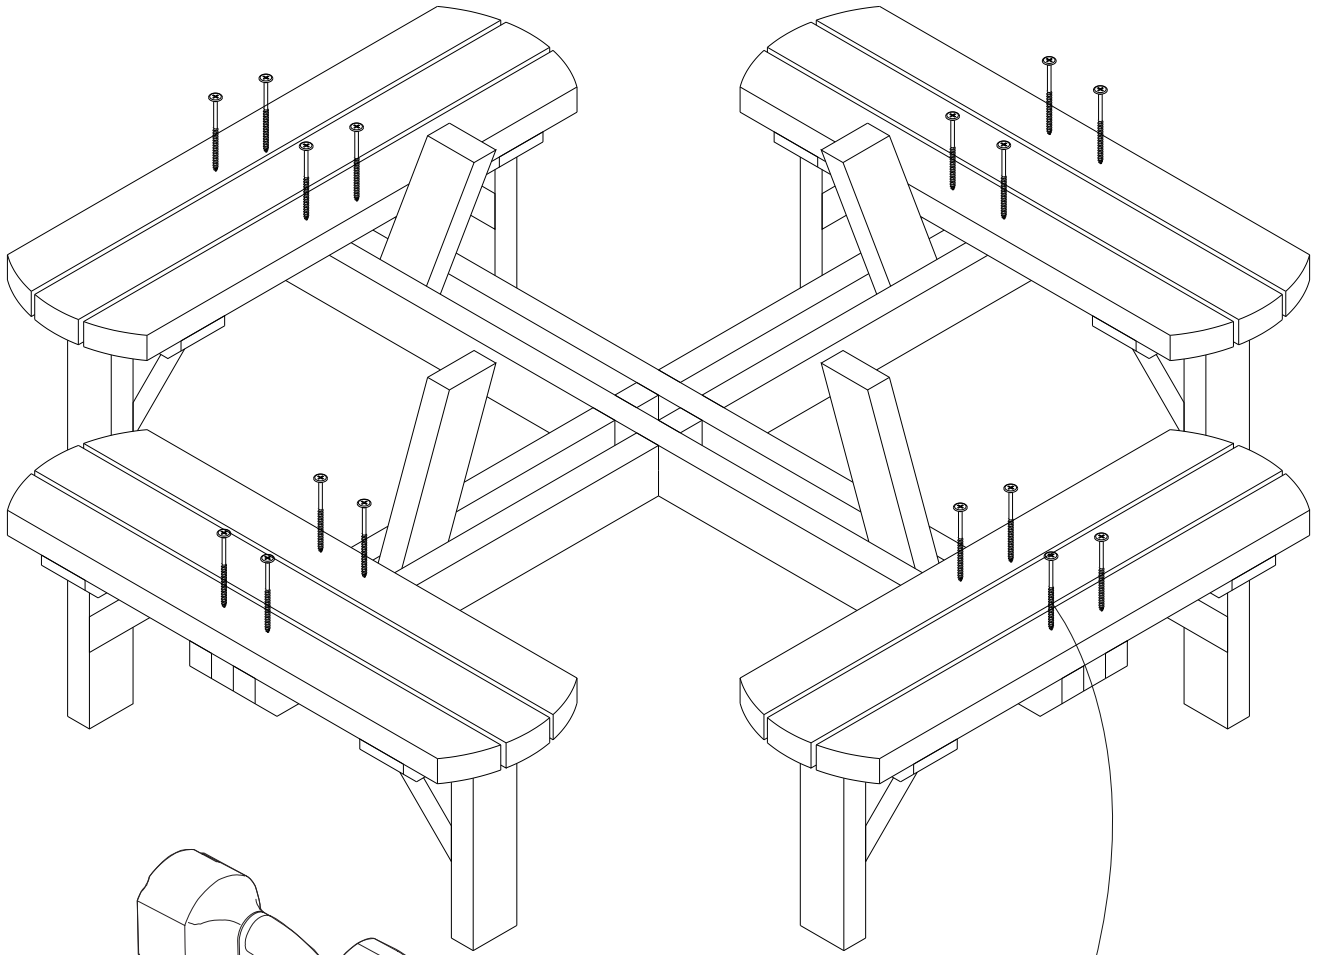

PRODUCT NAME

x1

x1

x1

x4

ACCESSORY LIST

x24

1

2

1

3

80mm
SCREW

4