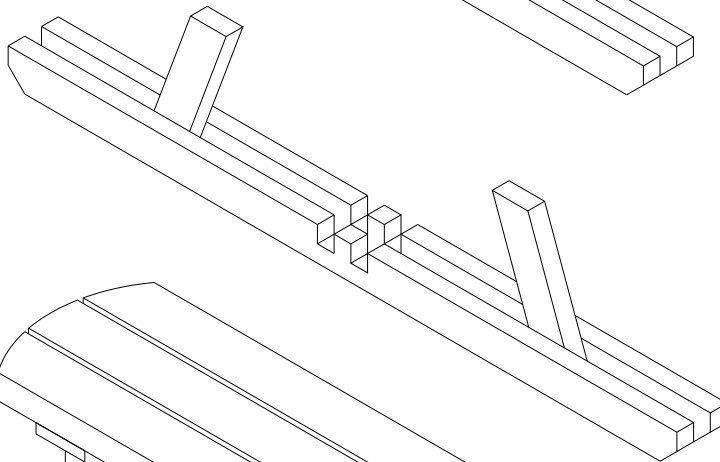

PRODUCT NAME

x1

x1

x1

x4

ACCESSORY LIST

x24

1

2

1

3

80mm
SCREW

4