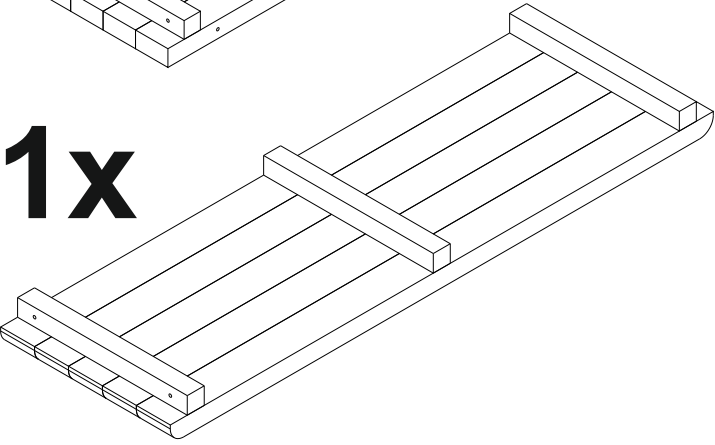

RAISED BED

INCLUDED

1x

1x

1x

1x

2x

2x

ACCESSORY LIST

18x

80mm

1x

T20 BIT

1

2

Attach using 80 mm screws.