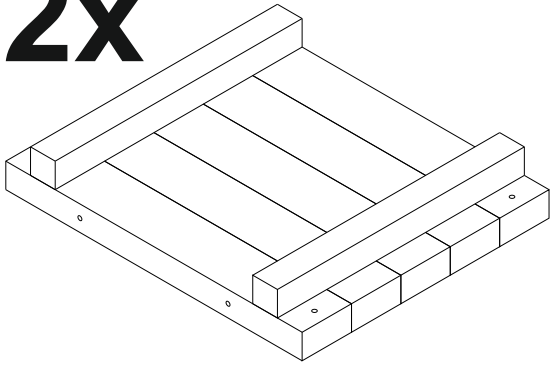

RAISED BED

INCLUDED

1x

1x

1x

1x

2x

2x

ACCESSORY LIST

18x

80mm

1x

T20 BIT

1

2

Attach using 80 mm screws.